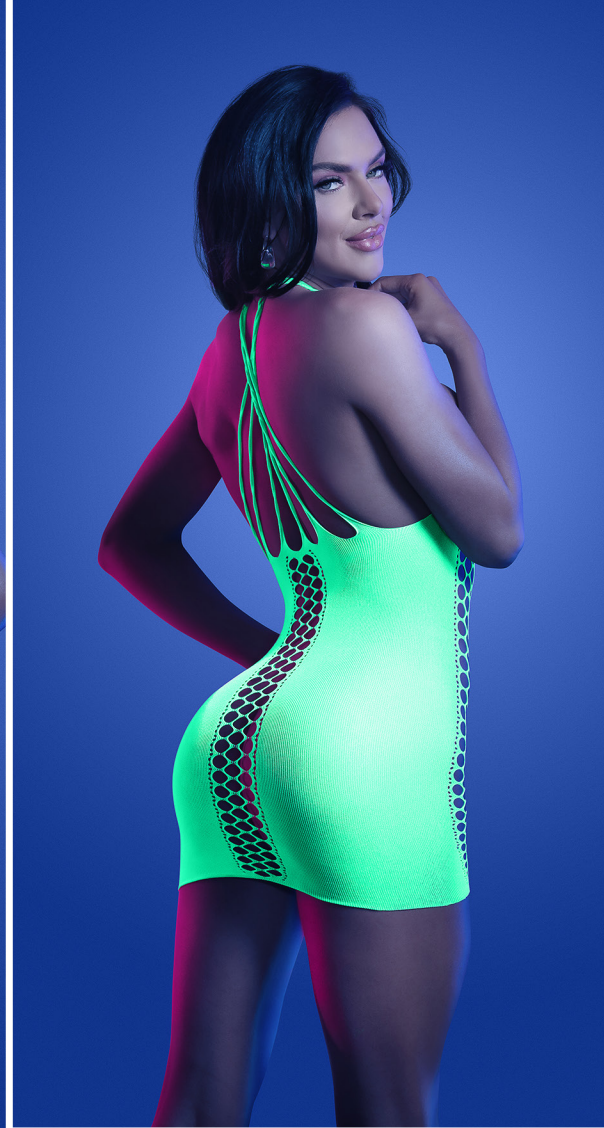

GL2137 **SYNTHESIZE**
Seamless keyhole dress

Neon Green OS, QS