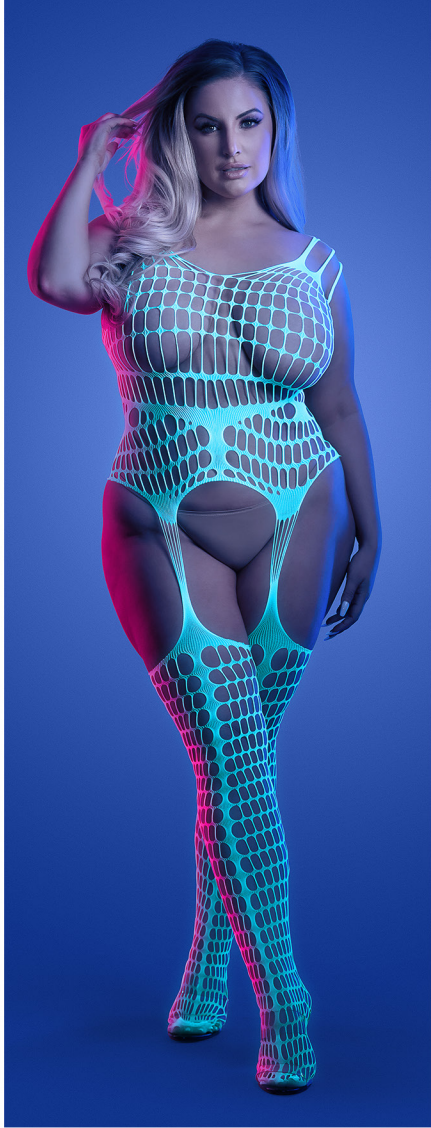

GL2129 **DAYDREAM**
Rose embroidered strappy cut-out teddy
Light Pink • S/M, M/L, L/XL, QS
🔄 📦

GL2130 PRISMATIC
Iridescent cut-out cup bra and cage panty
Light Blue • S/M, M/L, L/XL

GL2131 PRISMATIC
Iridescent cut-out harness bodysuit
Light Blue • S/M, M/L, L/XL