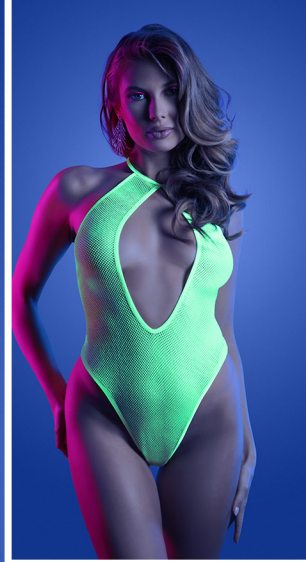

GL2124 MIRAGE
Bandage-style elastic underwire bra and open cage panty
Neon Lemon • S/M, M/L, L/XL, QS

GL2125 NOCTURNAL
Keyhole cut-out halter teddy with g-string cut back and snap closure
Neon Lemon • S/M, M/L, L/XL, QS

GL2104 IN A TRANCE
Embroidered harness bra, garter belt with attached leg garters and g-string panty
Neon Chartreuse • S/M, M/L, L/XL, QS

GL2105 IN A TRANCE
Embroidered open cup crotchless teddy with attached leg garters
Neon Chartreuse • S/M, M/L, L/XL, QS