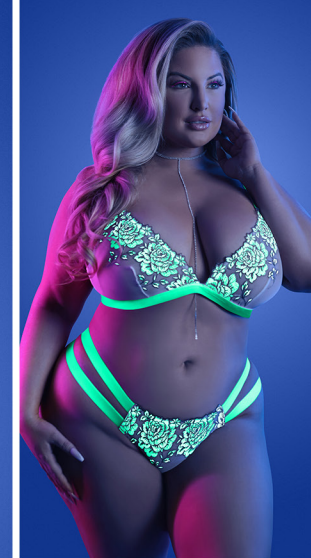

GL2118 **NIGHT VISION**
Floral embroidered mesh bralette and cage panty (glows green)

White • S/M, M/L, L/XL, QS