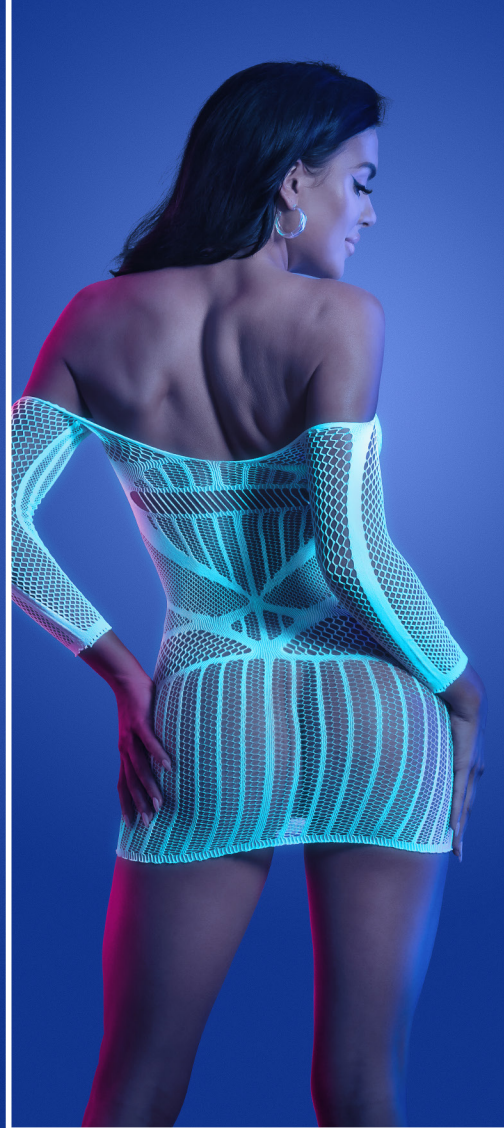

GL2134 **ASCENSION**
Long sleeve seamless dress (glows blue)

White/Blue • OS, QS