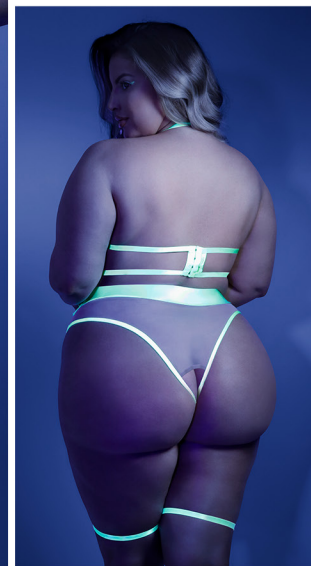

GL2105 IN A TRANCE
Embroidered open cup crotchless teddy with attached leg garters
Neon Chartreuse • S/M, M/L, L/XL, QS