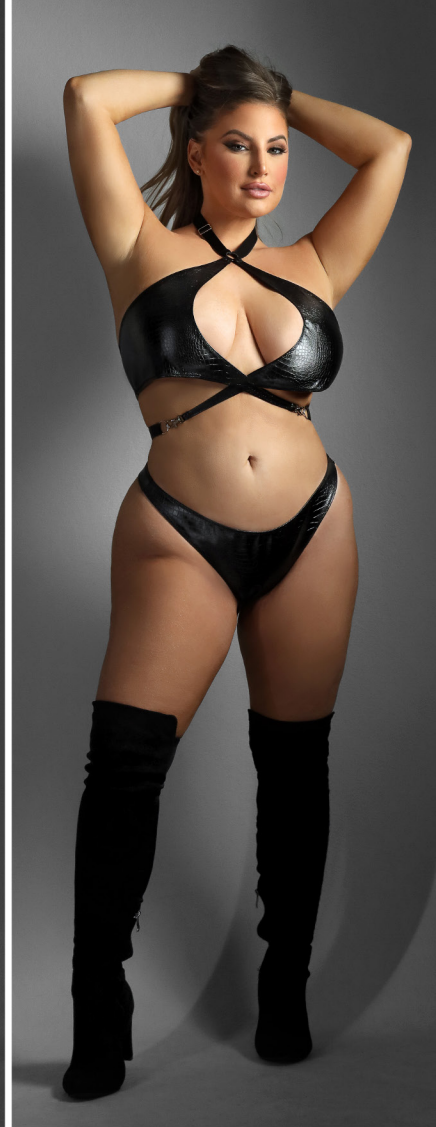

INDEX 105

EG2402

EDGE

EG2401
Croc embossed wetlook adjustable halter bralette
with wrap detail and crotchless panty
Black • S/M, M/L, L/XL, QS

EG2402
Croc embossed wetlook crotchless adjustable teddy
and clip-on mini flogger accessory
Black • S/M, M/L, L/XL, QS