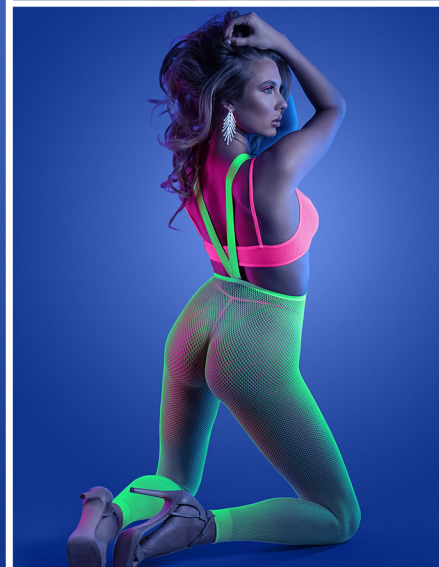

GL2126 COME ALIVE
Footless suspender stockings with bralette
and g-string panty
Neon Green • OS, QS