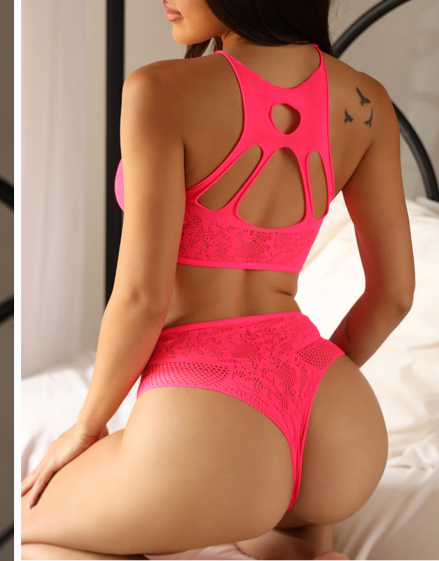

Black • OS, L/XL, QS

V768 **PERFECT MATCH**
Scalloped lace bandeau and cheeky panty

Black • OS, L/XL, QS

V809 FEEL THE HEAT
Seamless lace halter dress with
rhinestone detail bodice
Red • OS, QS

V810 HEAVEN SENT
Seamless lace dress with detachable,
adjustable pearl halter strap
Baby Blue • OS, QS