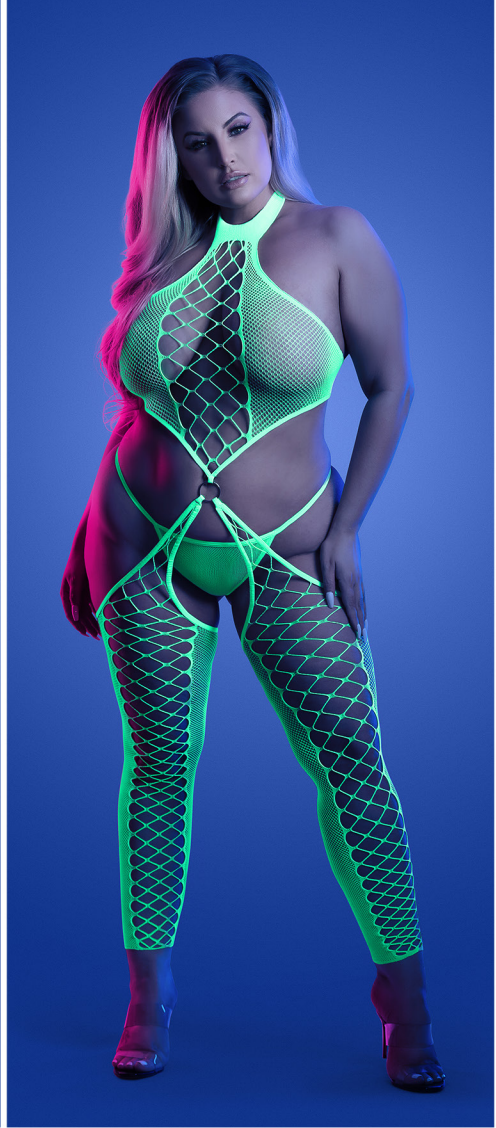

GL2138 **HIGH VOLTAGE**
High neck halter bodystocking and g-string panty

Neon Green OS, QS