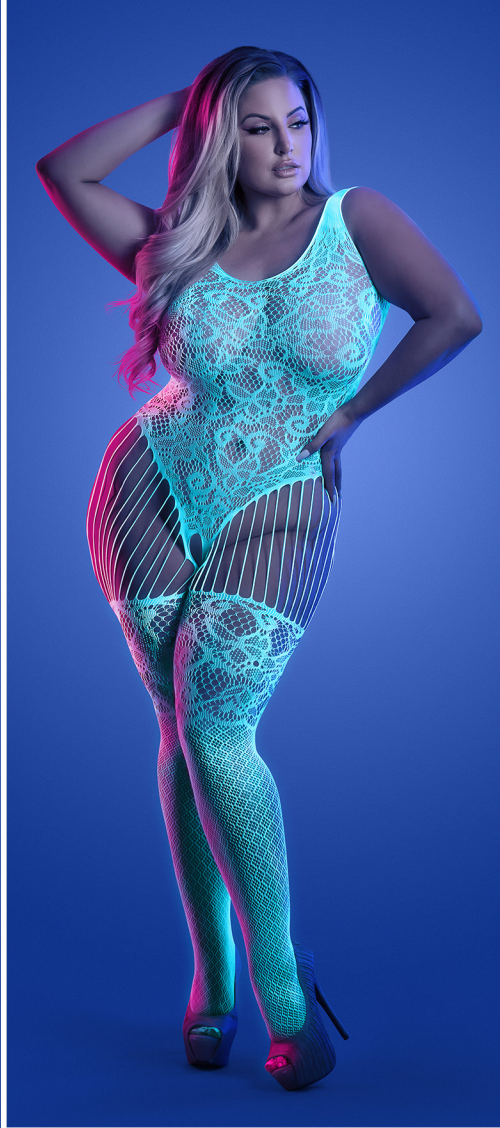

GL2129 **DAYDREAM**
Rose embroidered strappy cut-out teddy
Light Pink • S/M, M/L, L/XL, QS
🔄 📦

GL2130 PRISMATIC
Iridescent cut-out cup bra and cage panty
Light Blue • S/M, M/L, L/XL

GL2131 PRISMATIC
Iridescent cut-out harness bodysuit
Light Blue • S/M, M/L, L/XL