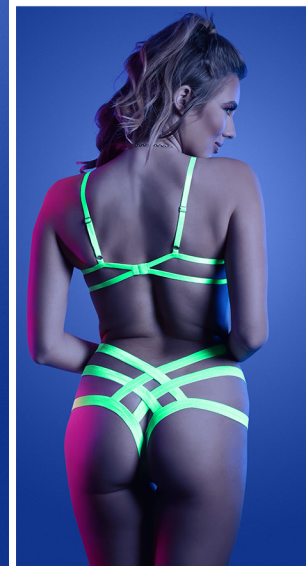

GL2124 MIRAGE
Bandage-style elastic underwire bra and open cage panty
Neon Lemon • S/M, M/L, L/XL, QS