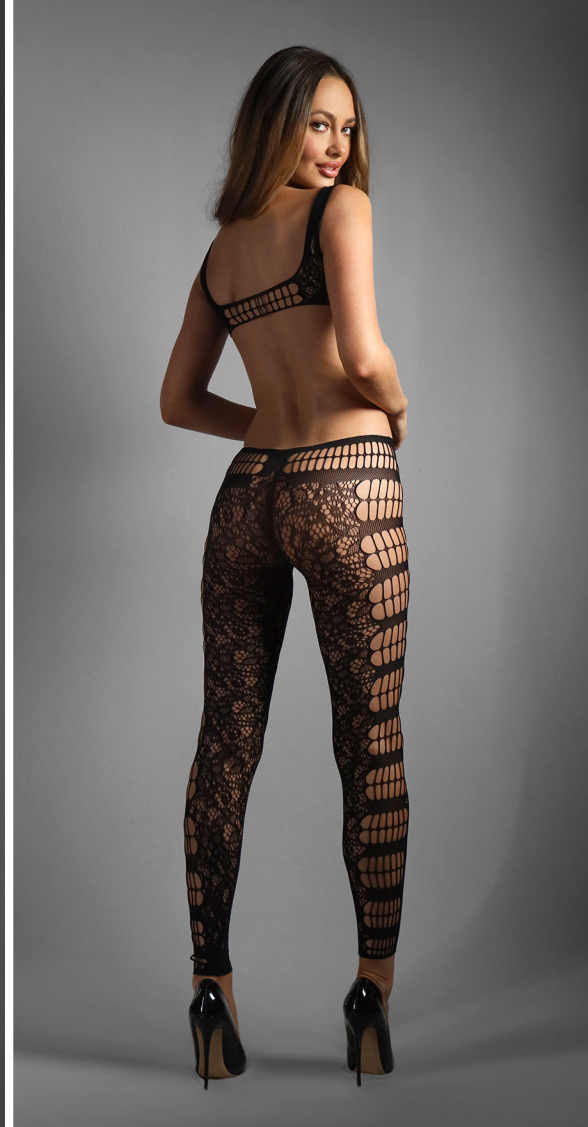

SF989 **CHASE THE FEELING**
Footless bodystocking with cut-out bodice

Black • OS, QS