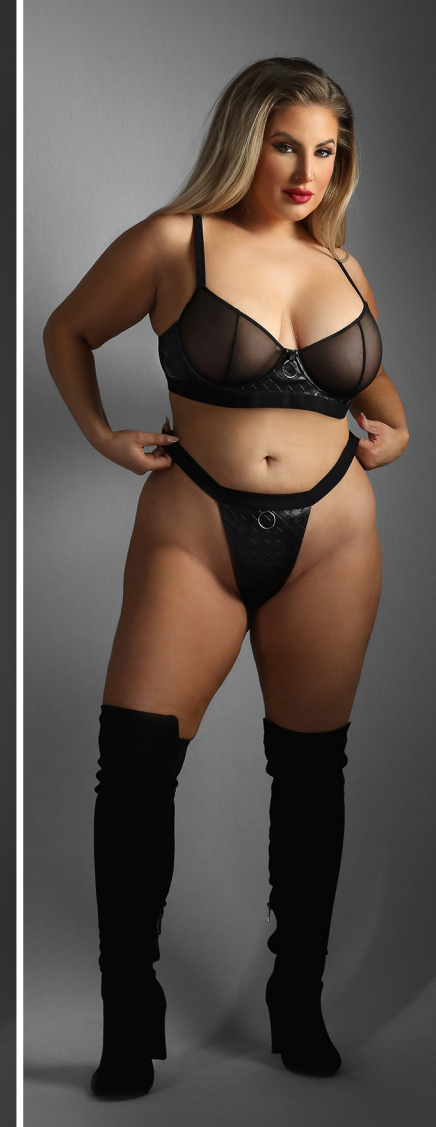

EG2408
Quilted wetlook and mesh underwire bra
and crotchless panty
Black • S/M, M/L, L/XL, QS