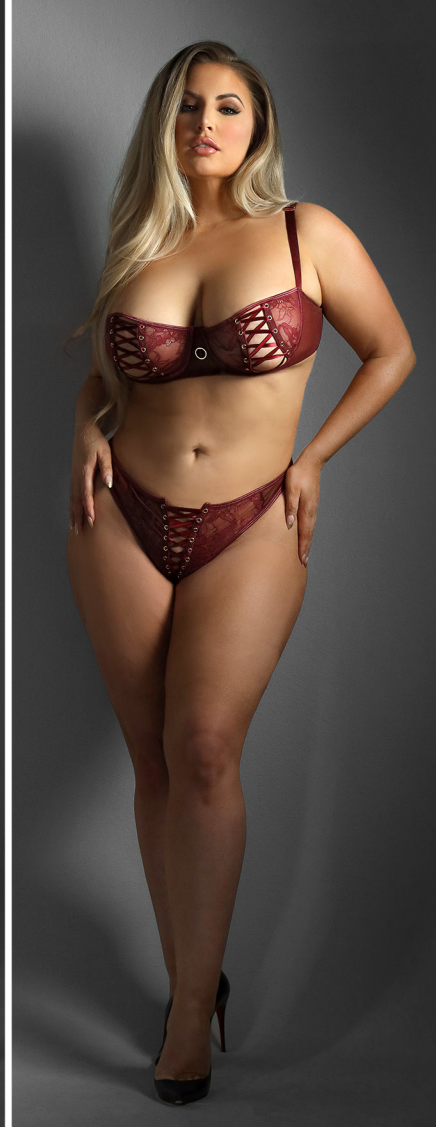

INDEX 105

EG2402

EDGE

EG2401
Croc embossed wetlook adjustable halter bralette
with wrap detail and crotchless panty
Black • S/M, M/L, L/XL, QS

EG2402
Croc embossed wetlook crotchless adjustable teddy
and clip-on mini flogger accessory
Black • S/M, M/L, L/XL, QS