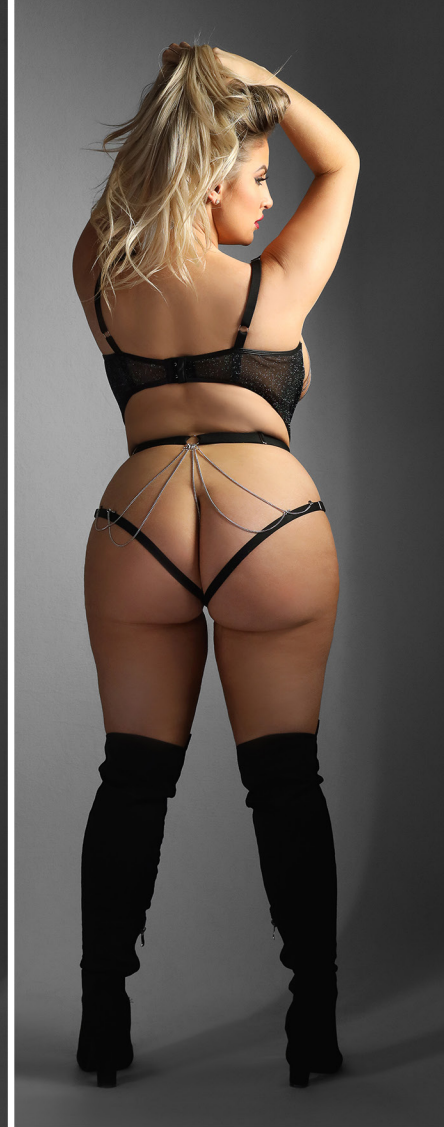

EG2412
Crotchless glitter mesh teddy with open underwire cups, strappy open back and removable chain details
Black • S/M, M/L, L/XL, QS