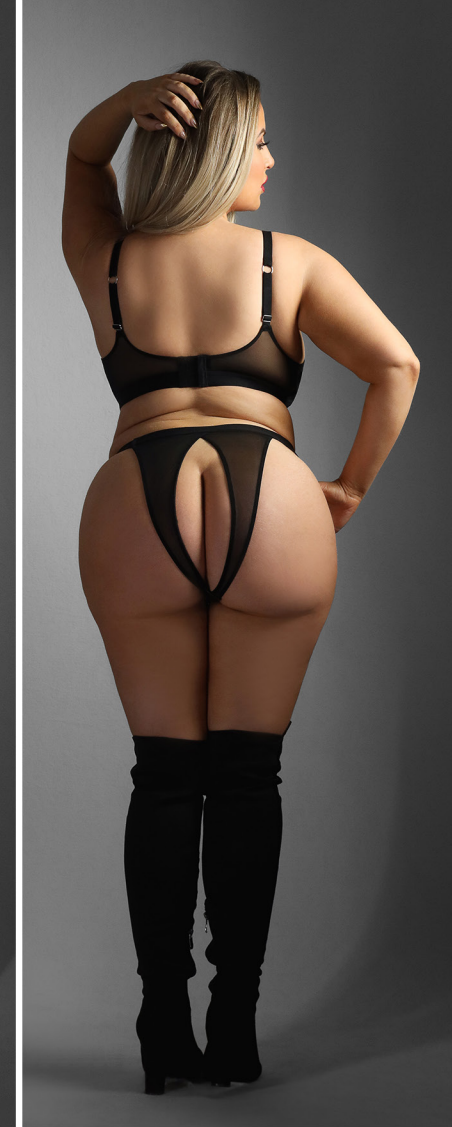

EG2408
Quilted wetlook and mesh underwire bra
and crotchless panty
Black • S/M, M/L, L/XL, QS