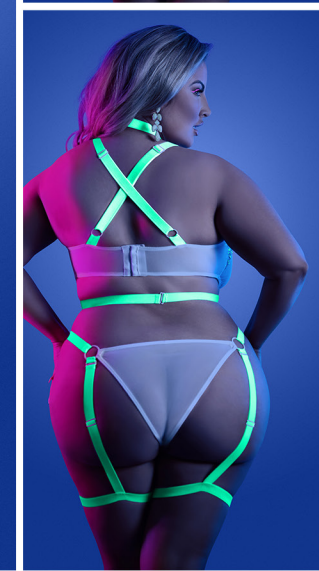

GL2119 **NIGHT VISION**
Floral embroidered mesh convertible gartered teddy with strappy open bodice (glows green)

White • S/M, M/L, L/XL, QS