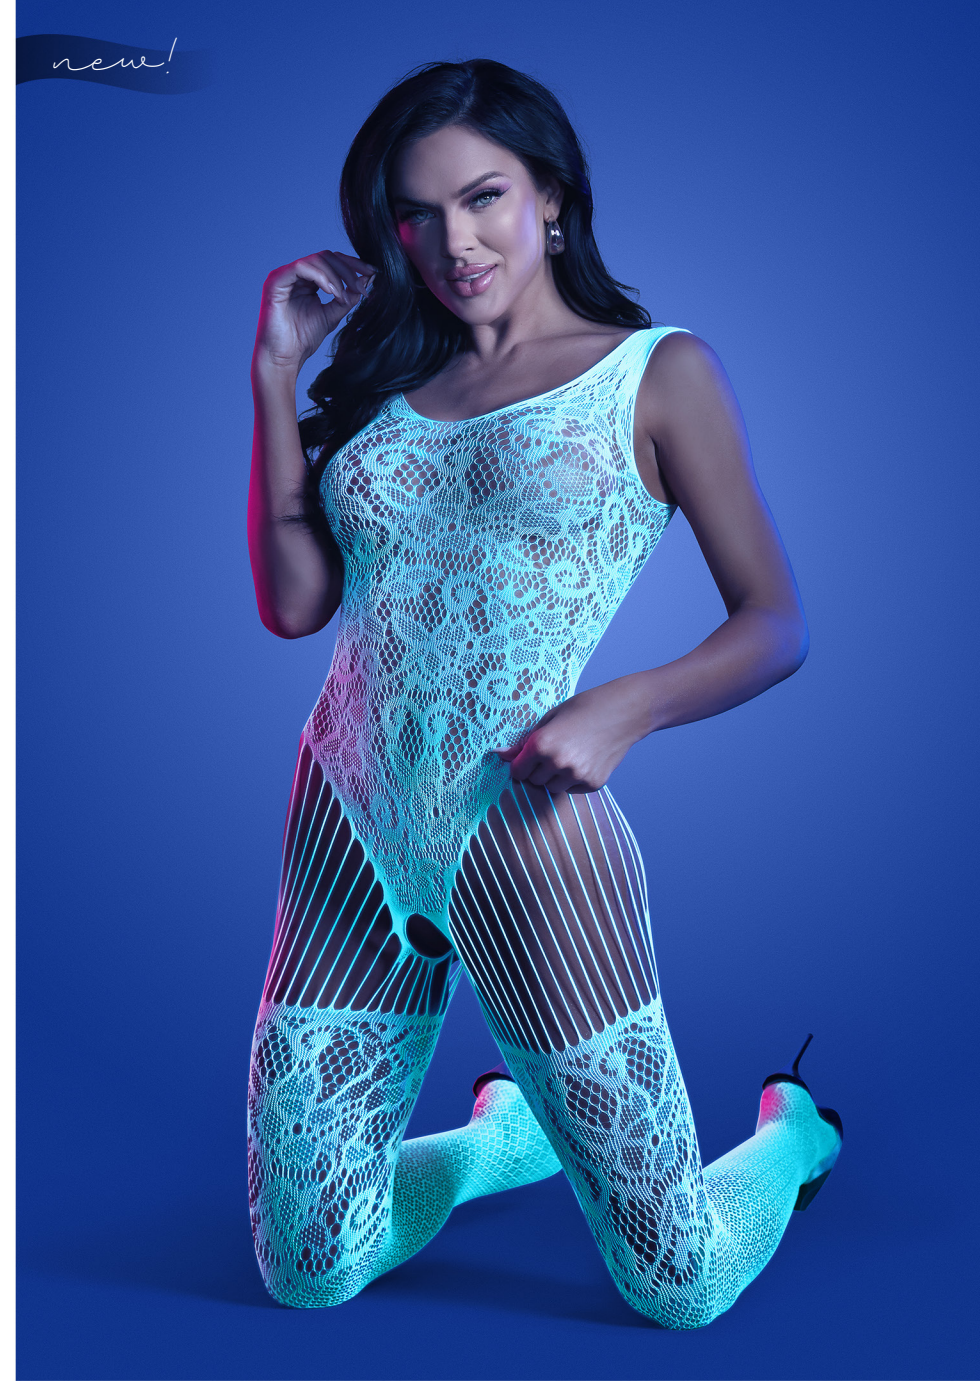

GL2129 **DAYDREAM**
Rose embroidered strappy cut-out teddy
Light Pink • S/M, M/L, L/XL, QS
🔄 📦

GL2130 PRISMATIC
Iridescent cut-out cup bra and cage panty
Light Blue • S/M, M/L, L/XL

GL2131 PRISMATIC
Iridescent cut-out harness bodysuit
Light Blue • S/M, M/L, L/XL