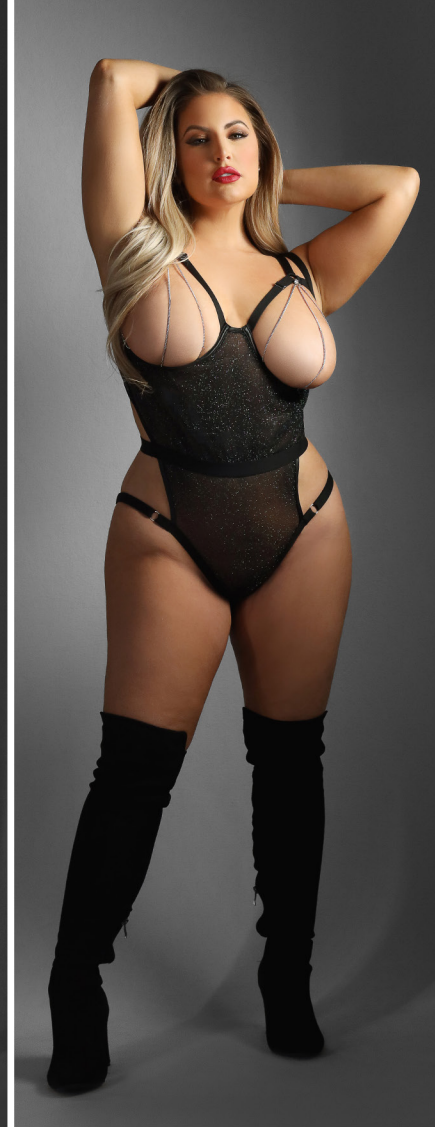

EG2412
Crotchless glitter mesh teddy with open underwire cups, strappy open back and removable chain details
Black • S/M, M/L, L/XL, QS