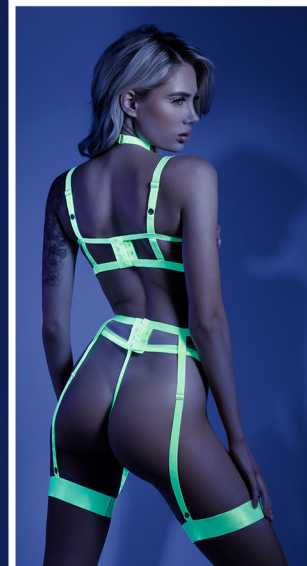

GL2104 IN A TRANCE
Embroidered harness bra, garter belt with attached leg garters and g-string panty
Neon Chartreuse • S/M, M/L, L/XL, QS