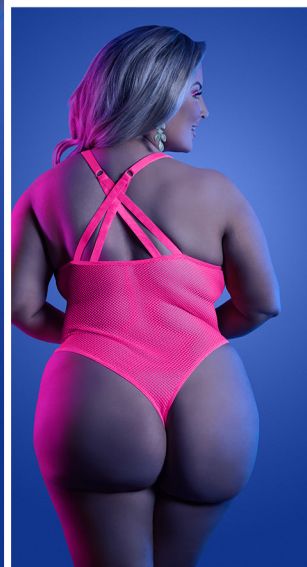

GL2123 **ELECTRIC HAZE**
Teddy with thong cut back and snap closure
Neon Pink • S/M, M/L, L/XL, QS