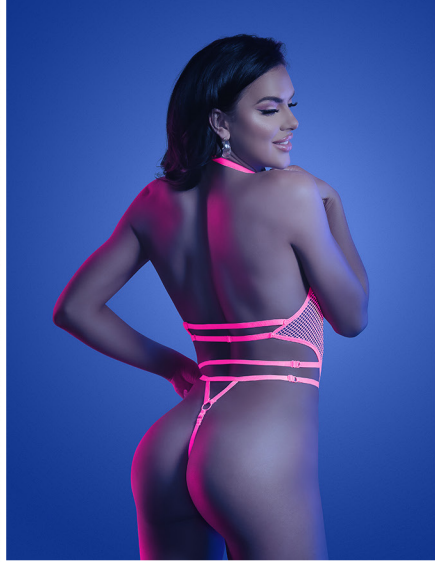

GL2133 **KNOCKOUT**
Plunge front halter teddy with strappy open back

Neon Pink • S/M, M/L, L/XL, QS