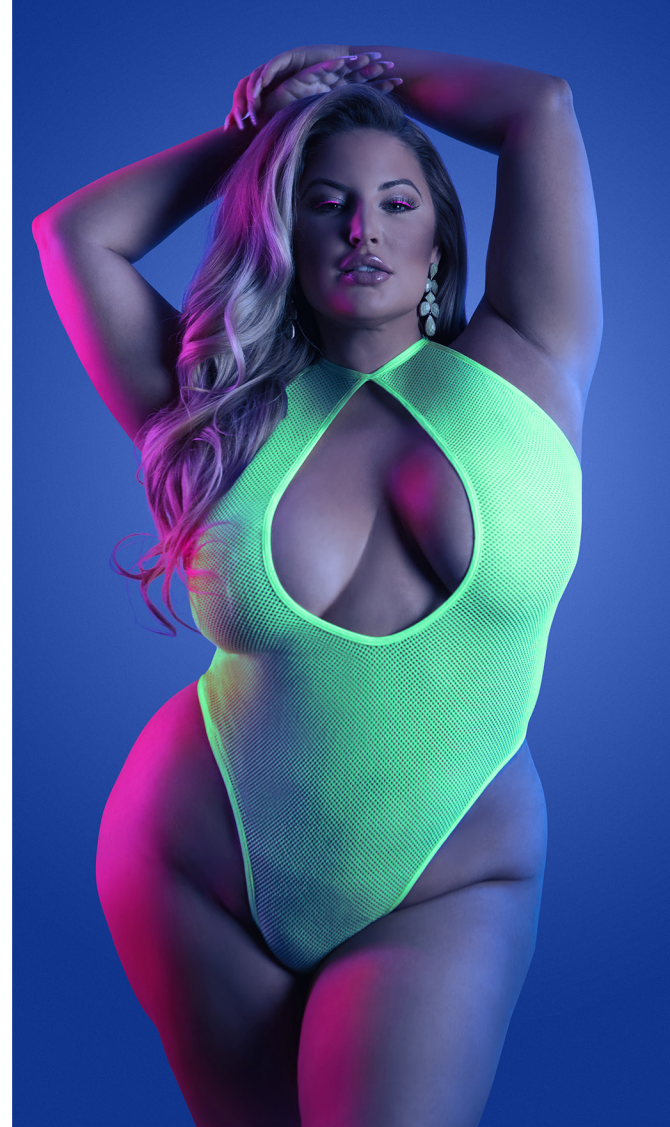

GL2125 NOCTURNAL
Keyhole cut-out halter teddy with g-string cut back and snap closure
Neon Lemon • S/M, M/L, L/XL, QS