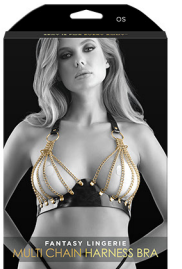

FLA108 **MULTI CHAIN HARNESS BRA**
Chain harness bra with adjustable buckle closures
Black • OS
📦