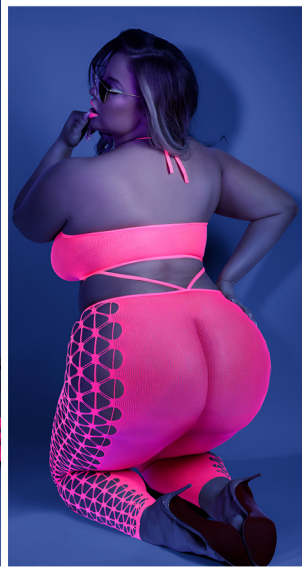

GL2109 OWN THE NIGHT
Halter bodystocking with cut-out bodice and attached footless tights
Neon Pink • OS, QS