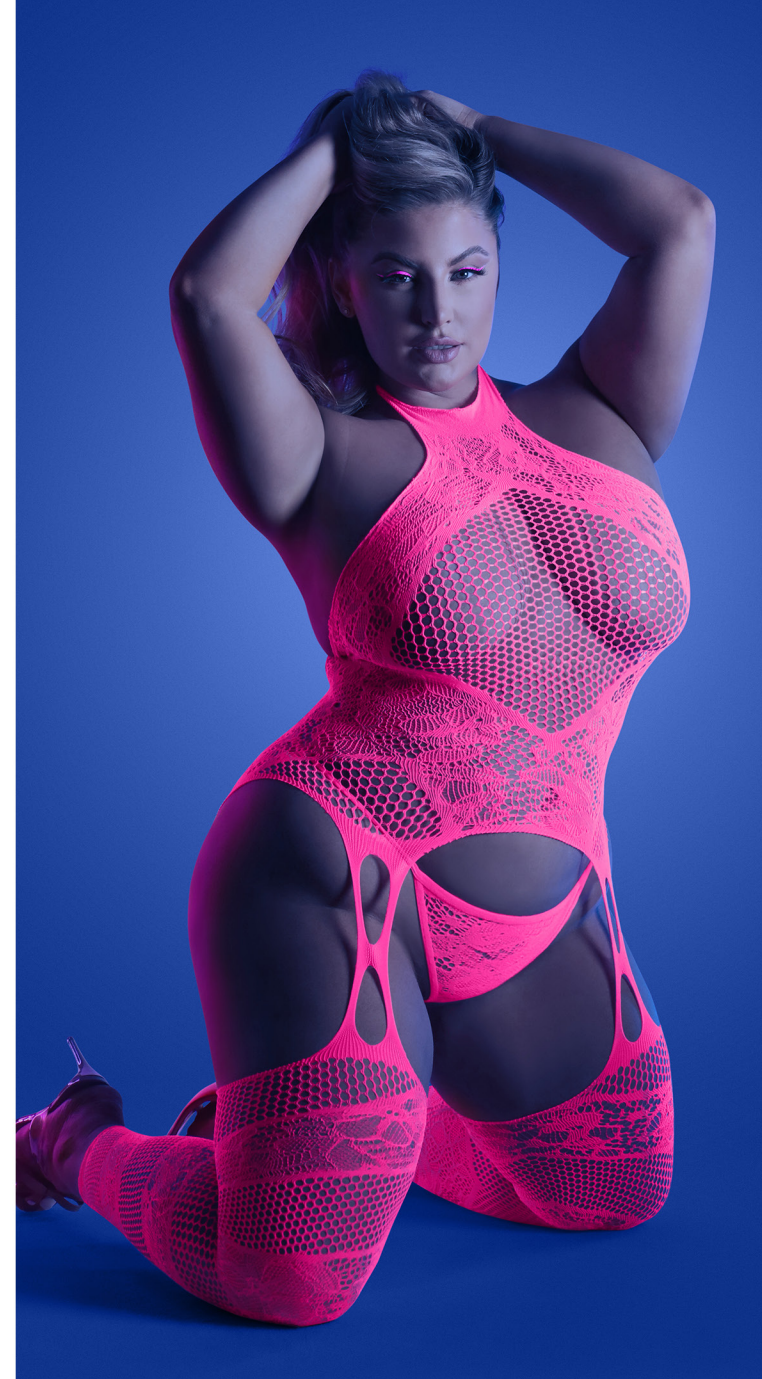

GL2127 CAPTIVATING
Halter bodystocking and g-string panty
Neon Pink • OS, QS