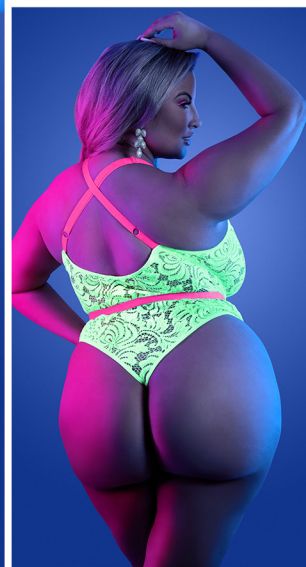

GL2121 **SPOTLIGHT**
Contrast elastic teddy with g-string cut back and snap closure
Neon Green • S/M, M/L, L/XL, QS