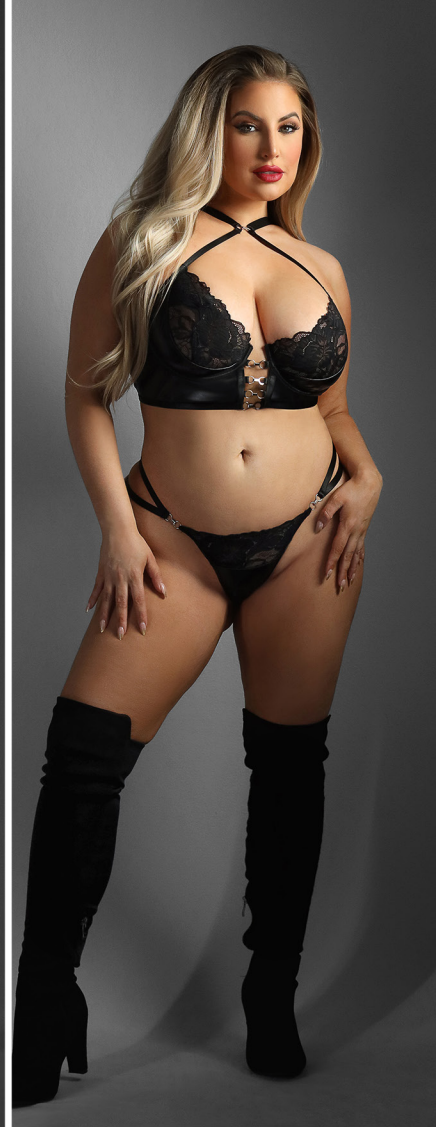

EG2407
Adjustable wetlook halter teddy with full zipper closure and wrist restraints with lobster clasp fasteners
Black • S/M, M/L, L/XL, QS

EG2412
Crotchless glitter mesh teddy with open underwire cups, strappy open back and removable chain details
Black • S/M, M/L, L/XL, QS