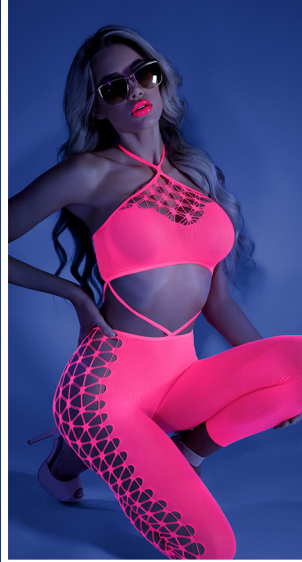

GL2109 OWN THE NIGHT
Halter bodystocking with cut-out bodice and attached footless tights
Neon Pink • OS, QS