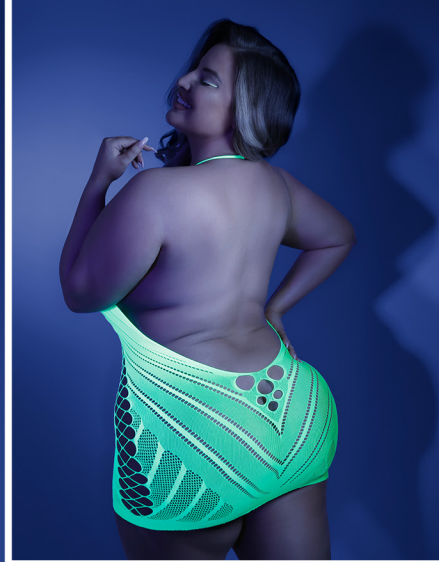

GL2108 **SHOCK VALUE**
Seamless halter dress with open back
Neon Green, Neon Pink • OS, QS

GL2112 **MOONBEAM**
Crotchless lace pattern fishnet bodystocking
Neon Green • OS, QS

GL2113 **HYPNOTIC**
Bodystocking with front and back criss-cross panels
Neon Pink • OS, QS