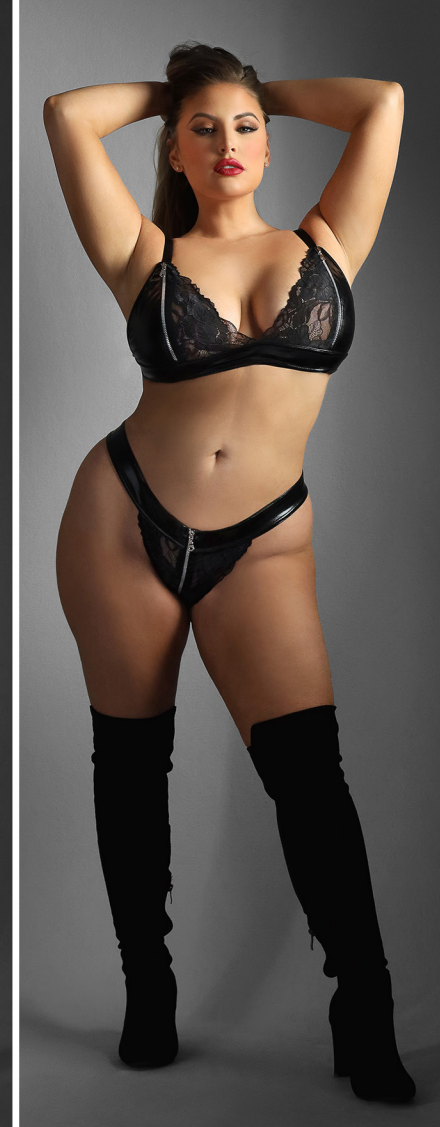

EG2406
Lace and wetlook bralette with zipper detail
and full zipper panty
Black • S/M, M/L, L/XL, QS